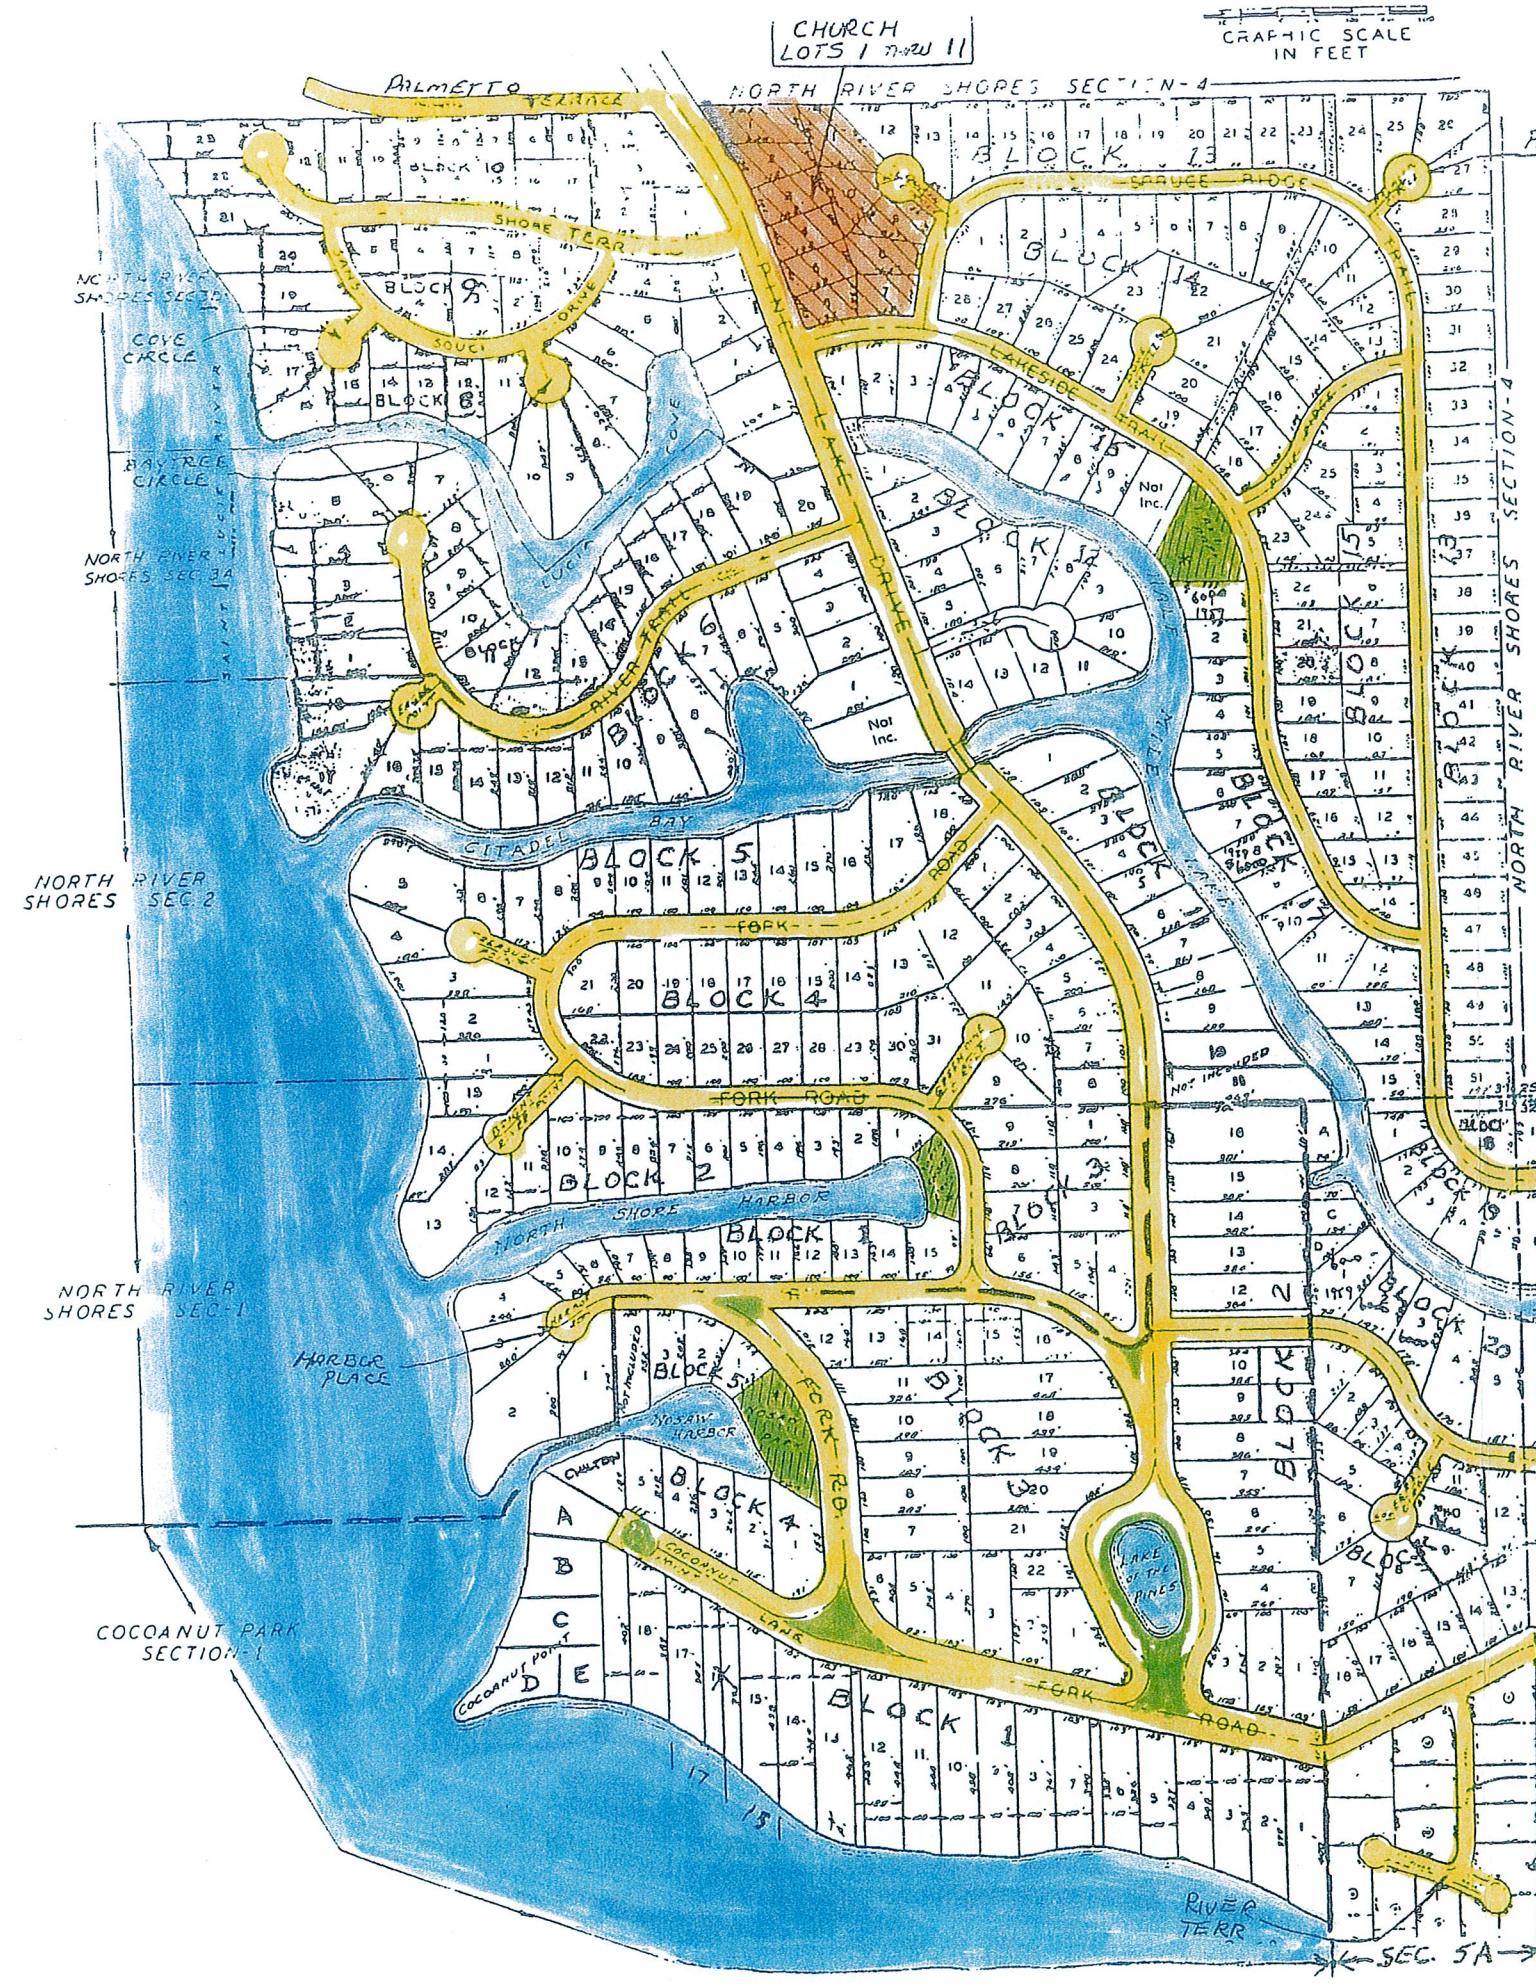

GRAPHIC SCALE
IN FEET

CHURCH
LOTS 1 thru 11

PALMETTO COURT

VICINITY MAP
GRAPHIC SCALE
IN FEET

NOT INCLUDED

SUNSET ESTATES SUBDIVISION
NOT INCLUDED

NORTH RIVER
FOREST